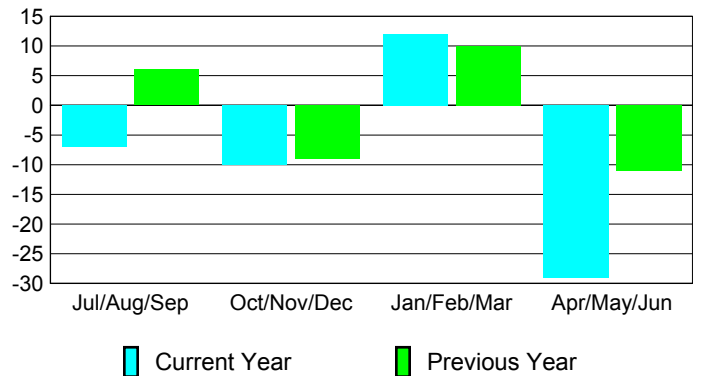

Membership Results
2009-2010

Membership
2008-2009

Month	Net Memb Goal	Actual New Memb	Actual Dropped Memb	Gain/Loss of Memb	Gain/Loss of Memb
Jul/Aug/Sep	10	9	-16	-7	6
Oct/Nov/Dec	5	13	-23	-10	-9
Jan/Feb/Mar	20	22	-10	12	10
Apr/May/June	10	17	-46	-29	-11
Totals	45	61	-95	-34	-4

Membership Results 2009-2010

Goal, New, Dropped, Gain/Loss

Comparison of Membership Gain/Loss

Current Year Compared to the Previous Year

Gender Comparison 2009-2010